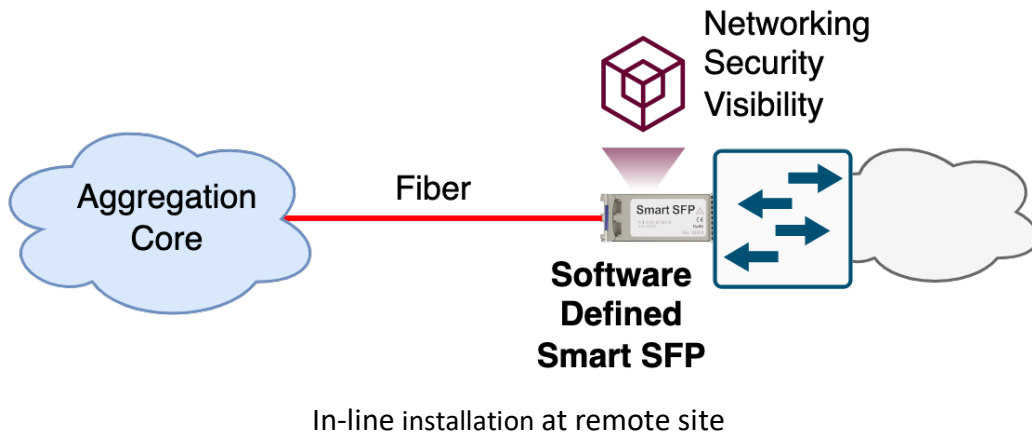

Smart SFP is optimized for Software Defined implementations by leveraging the direct connection of network interfaces to CPU, which allowing all network traffic to be managed by software for the highest levels of security and quality of service, enabling new service upgrades.

Support of Data Plane Development Kit (DPDK) greatly boosts packet processing performance and throughput to improve data plane performance.

Smart SFP is designed for the low-cost and high-volume market. It's easily pluggable into SFP ports of switches and routers. It provides significant OpEx savings by eliminating additional power, space and cabling costs.

Applications:

- uCPE
- Router
- BGP route reflector
- VPN
- Firewall
- IPS / IDS, DPI
- IP SLA
- Overlay
- NetFlow agent
- Single Board Computer in SFP

Key features:

- 1 Gbps software only packet processing
- Linux networking stack
- DPDK
- XDP/eBPF

Out-of-line installation at any point in the network

Application features:

- VLAN, Q-in-Q
- Routing (FRR, BIRD, GoBGP)
- VPN (IPSec, WireGuard, OpenVPN)
- MPLS
- VRF
- MACSec
- Tunneling (GRE, IPinIP)
- Overlay (VXLAN, GENEVE)
- VoIP (Asterisk)
- IP SLA (iPerf, twampy)
- Firewall (iptables, nftables, ebtables)