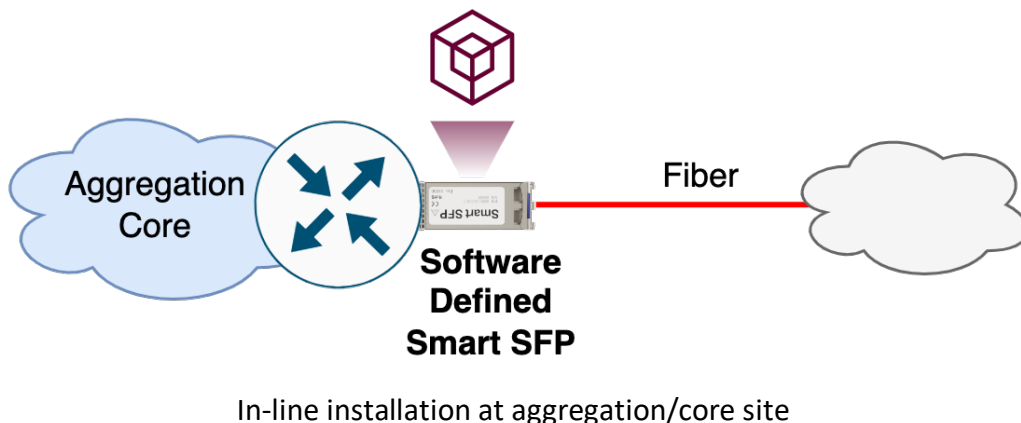

Smart SFP is optimized for Software Defined implementations by leveraging the direct connection of network interfaces to CPU, which allowing all network traffic to be managed by software for the highest levels of security and quality of service, enabling new service upgrades.

Support of Data Plane Development Kit (DPDK) greatly boosts packet processing performance and throughput to improve data plane performance.

Smart SFP is designed for the low-cost and high-volume market. It's easily pluggable into SFP ports of switches and routers. It provides significant OpEx savings by eliminating additional power, space and cabling costs.

Applications:

- uCPE
- Router
- BGP route reflector
- VPN
- Firewall
- IPS / IDS, DPI
- IP SLA
- Overlay
- NetFlow agent
- Single Board Computer in SFP

Key features:

- 1 Gbps software only packet processing
- Linux networking stack
- DPDK
- XDP/eBPF

Out-of-line installation at any point in the network

Application features:

- VLAN, Q-in-Q
- Routing (FRR, BIRD, GoBGP)
- VPN (IPSec, WireGuard, OpenVPN)
- MPLS
- VRF
- MACSec
- Tunneling (GRE, IPinIP)
- Overlay (VXLAN, GENEVE)
- VoIP (Asterisk)
- IP SLA (iPerf, twampy)
- Firewall (iptables, nftables, ebtables)