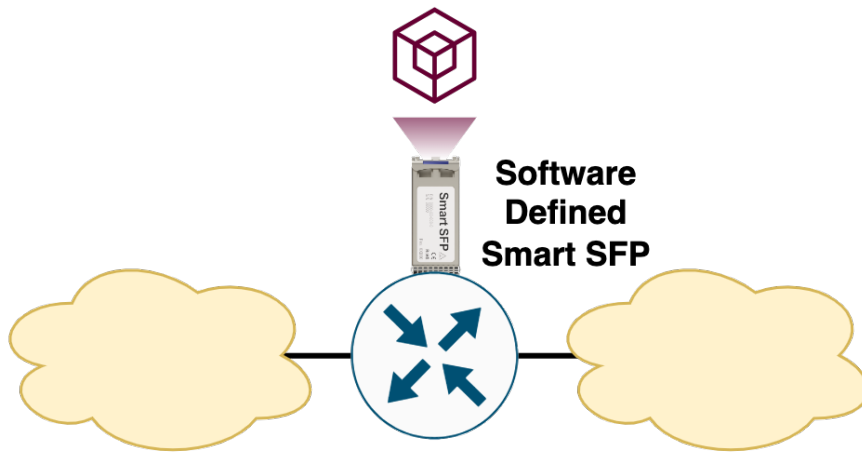

Software Defined Smart SFP

Data Processing Unit (DPU)

Software Defined Smart SFP leverages the high performance ARM processor to deliver an intelligent network appliance for a wide range of industries including networking, telecommunications, monitoring, maintenance and security.

Smart SFP is optimized for Software Defined implementations by leveraging the direct connection of network interfaces to CPU, which allowing all network traffic to be managed by software for the highest levels of security and quality of service, enabling new service upgrades.

Support of Data Plane Development Kit (DPDK) greatly boosts packet processing performance and throughput to improve data plane performance.

Smart SFP is designed for the low-cost and high-volume market. It's easily pluggable into SFP ports of switches and routers. It provides significant OpEx savings by eliminating additional power, space and cabling costs.

Applications:

- uCPE
- Router
- BGP route reflector
- VPN
- Firewall
- IPS / IDS, DPI
- IP SLA
- Overlay
- NetFlow agent
- Single Board Computer in SFP

Key features:

- 1 Gbps software only packet processing
- Linux networking stack
- DPDK
- XDP/eBPF